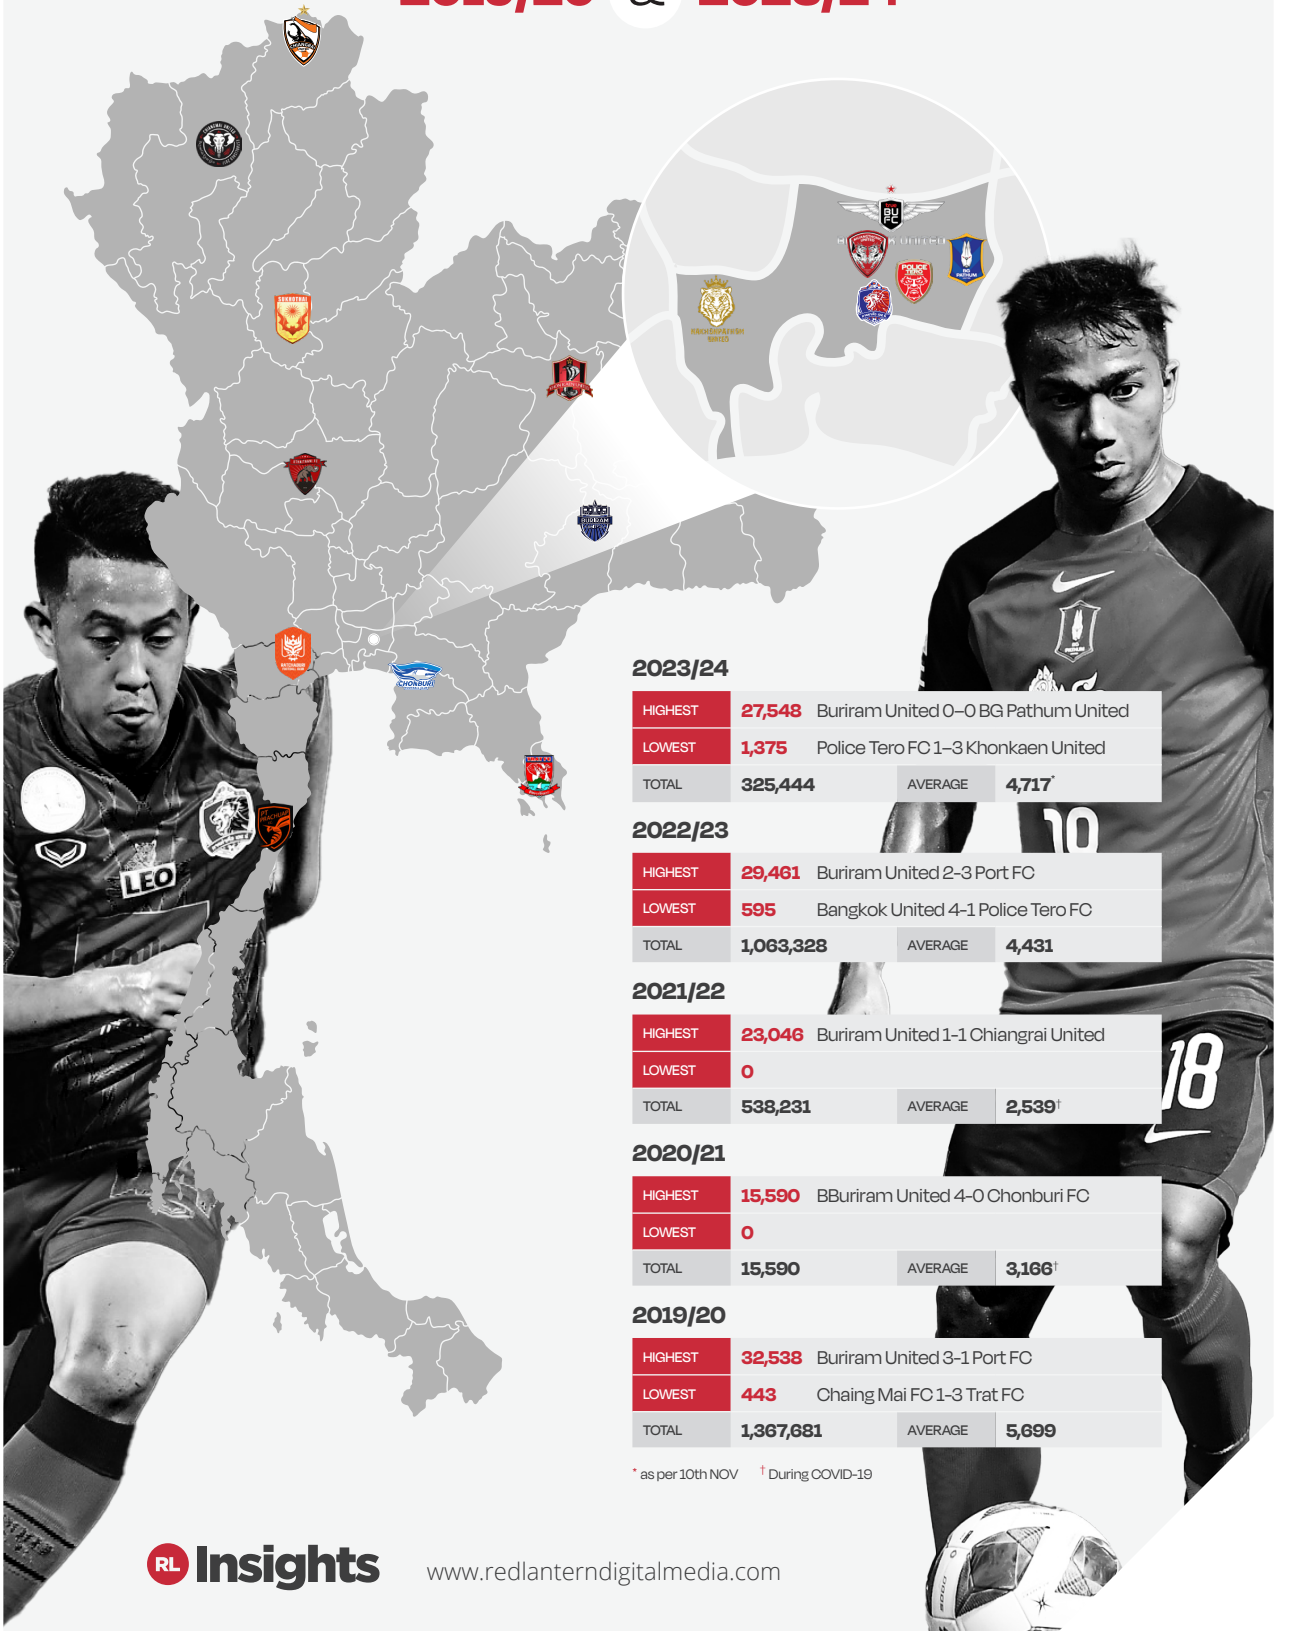

Attendance Figures

Between **2019/20** & **2023/24**

2023/24

HIGHEST	27,548	Buriram United 0-0 BG Pathum United
LOWEST	1,375	Police Tero FC 1-3 Khonkaen United
TOTAL	325,444	AVERAGE 4,717

2022/23

HIGHEST	29,461	Buriram United 2-3 Port FC
LOWEST	595	Bangkok United 4-1 Police Tero FC
TOTAL	1,063,328	AVERAGE 4,431

2021/22

HIGHEST	23,046	Buriram United 1-1 Chiangrai United
LOWEST	0	
TOTAL	538,231	AVERAGE 2,539*

2020/21

HIGHEST	15,590	BBuriram United 4-0 Chonburi FC
LOWEST	0	
TOTAL	15,590	AVERAGE 3,166†

2019/20

HIGHEST	32,538	Buriram United 3-1 Port FC
LOWEST	443	Chaing Mai FC 1-3 Trat FC
TOTAL	1,367,681	AVERAGE 5,699